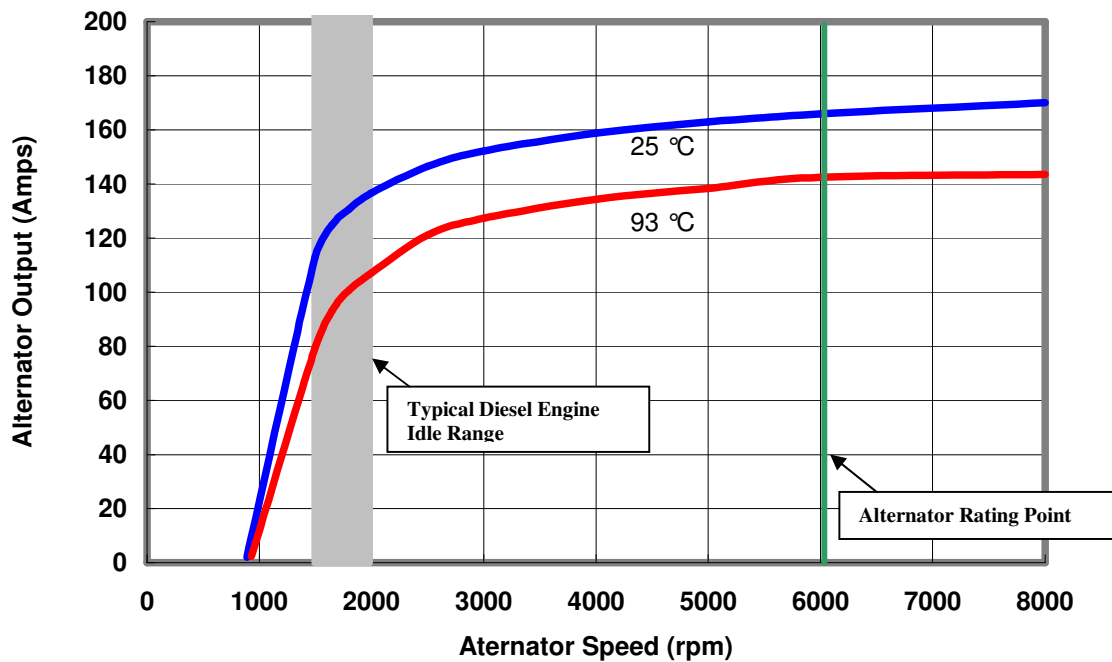

Specifications

Ambient Operating Temperature Range	-40 to +93°C
Rated Current	165 Amperes at 6,000 rpm
Idle Current	127 Amperes at 1,800 rpm
Voltage Set Point	28.2 V ± 0.4 V
Efficiency @ 1,800 rpm	80%
Rotation Direction	CW
Maximum Continuous Speed	8,000 rpm
Maximum Intermittent Speed	10,000 rpm
Excitation Type	Self
Ground	Negative
Weight	38 lbs.

Models: P-28V/155-I

J-28V/155-I

IJ-28V/155-I, IJ-28V/155-IP-C

Rev2.2

Output Performance

Stabilized Performance @ 28V, Per SAE J56 Test Specification

Input Horsepower & Torque at Full Output

Four Industrial Circle, Hamden, CT 06517