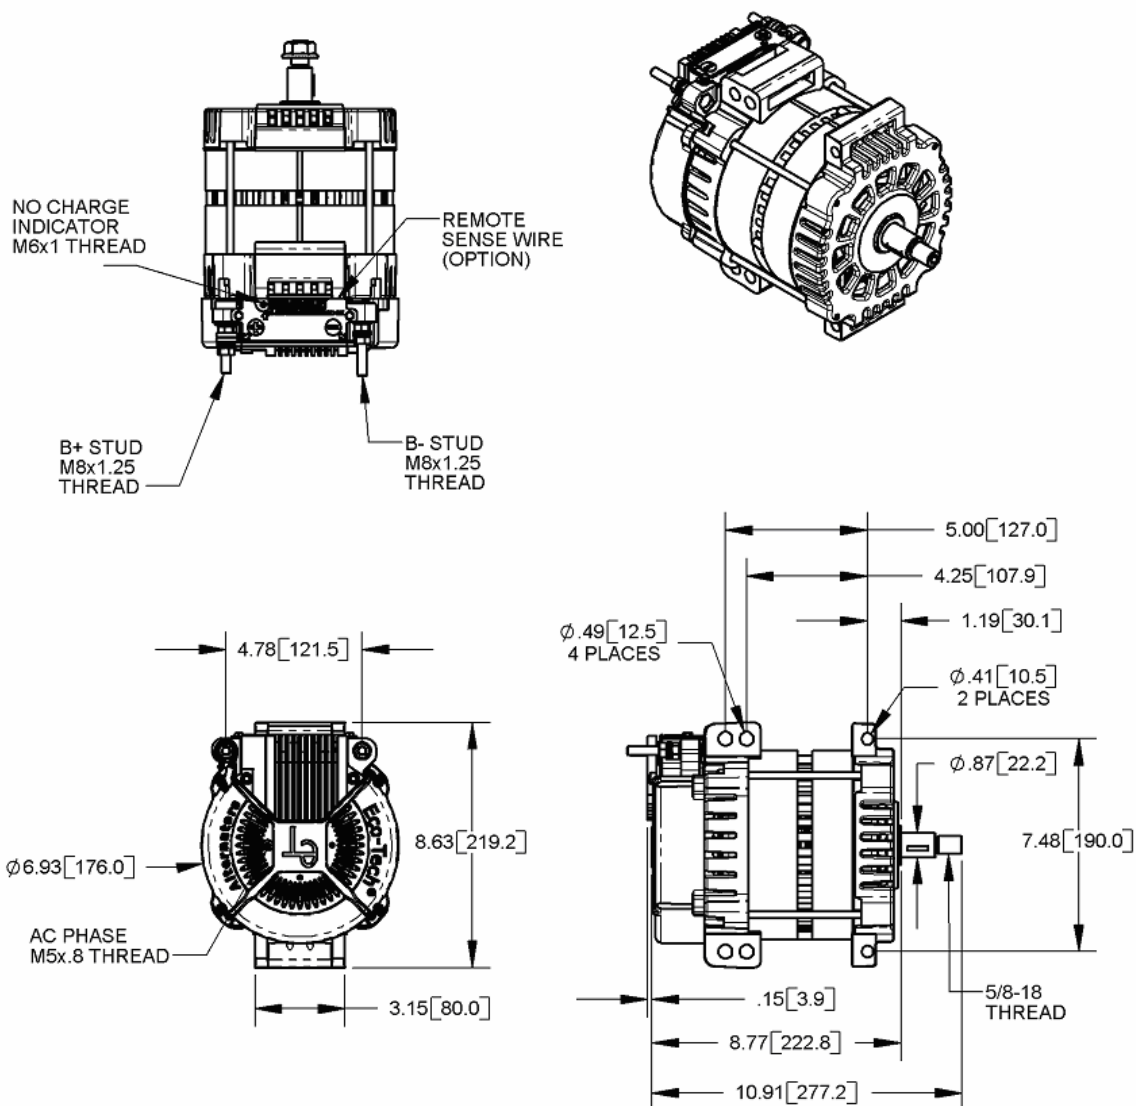

Eco-Tech® 28V, 165A Alternators

Models: P-28V/155-I

J-28V/155-I

IJ-28V/155-I, IJ-28V/155-IP-C

Rev2.2

Overall Dimensions

Model: P-28V/155-I

Ecoair Corp.

Four Industrial Circle, Hamden, CT 06517

Phone (866) 230-3100, Fax (203) 230-3200 www.ecoair.com, E-mail: info@ecoair.com

“Technology Tuned to Nature”™

R2.2;61109