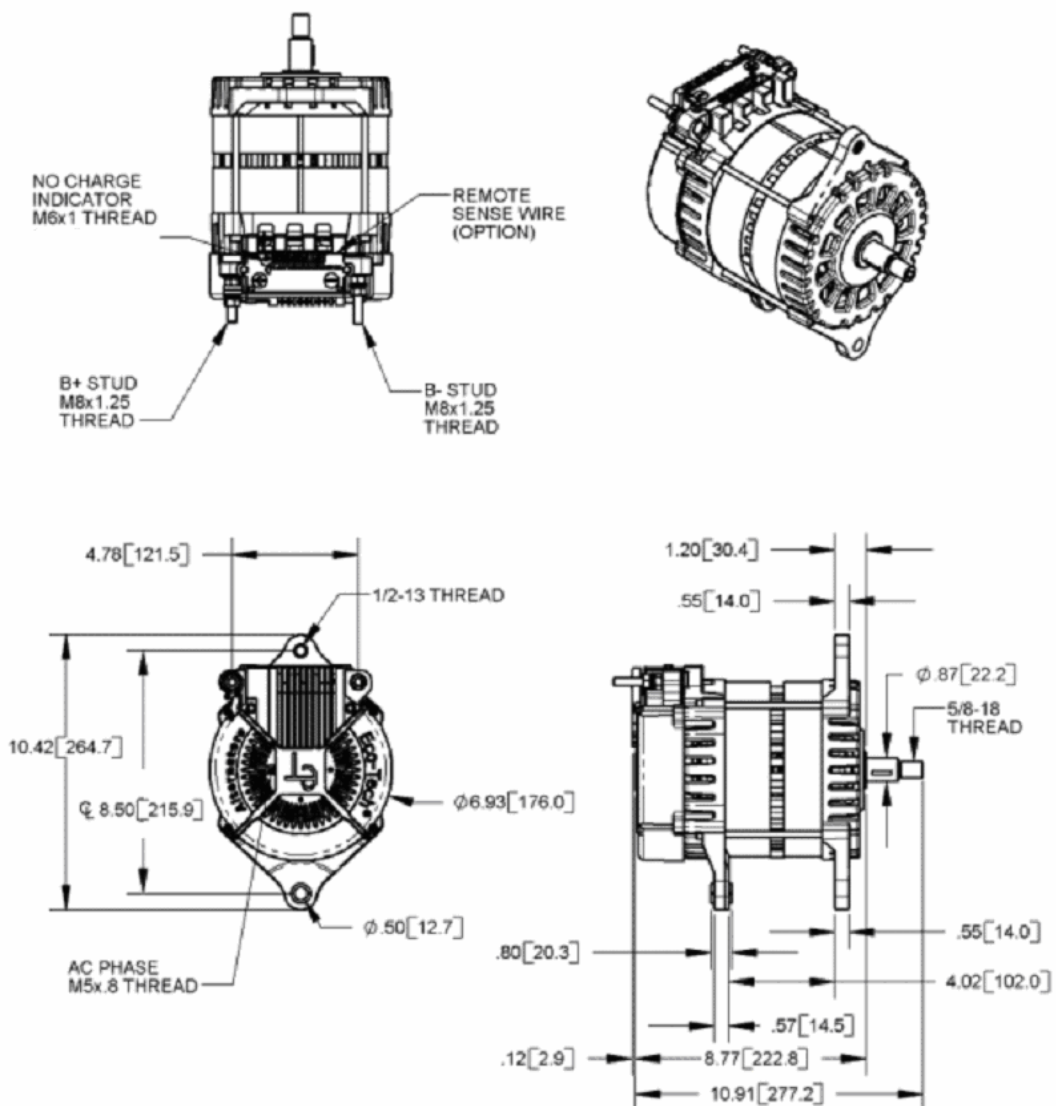

Eco-Tech® 28V, 165A Alternators

Models: P-28V/155-I

J-28V/155-I

IJ-28V/155-I, IJ-28V/155-IP-C

Rev2.2

Overall Dimensions

Models: J-28V/155-I

IJ-28V/155-I, IJ-28V/155-IP-C

Ecoair Corp.

Four Industrial Circle, Hamden, CT 06517

Phone (866) 230-3100, Fax (203) 230-3200 www.ecoair.com, E-mail: info@ecoair.com

“Technology Tuned to Nature”™

R2.2;61109