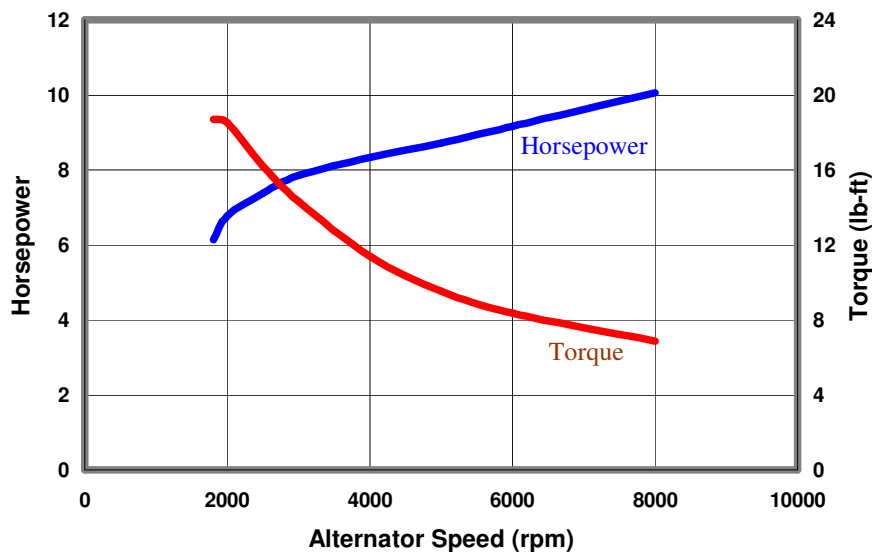

Specifications

Ambient Operating Temperature Range	-40 to +93°C
Rated Current	165 Amperes at 6,000 rpm
Idle Current	127 Amperes at 1,800 rpm
Voltage Set Point	28.2 V ± 0.4 V
Efficiency @ 1,800 rpm	80%
Rotation Direction	CW
Maximum Continuous Speed	8,000 rpm
Maximum Intermittent Speed	10,000 rpm
Excitation Type	Self
Ground	Negative
Weight	38 lbs.

Models: P-28V/155-I

J-28V/155-I

IJ-28V/155-I, IJ-28V/155-IP-C

Rev2.2

Output Performance

Stabilized Performance @ 28V, Per SAE J56 Test Specification

Input Horsepower & Torque at Full Output

Four Industrial Circle, Hamden, CT 06517